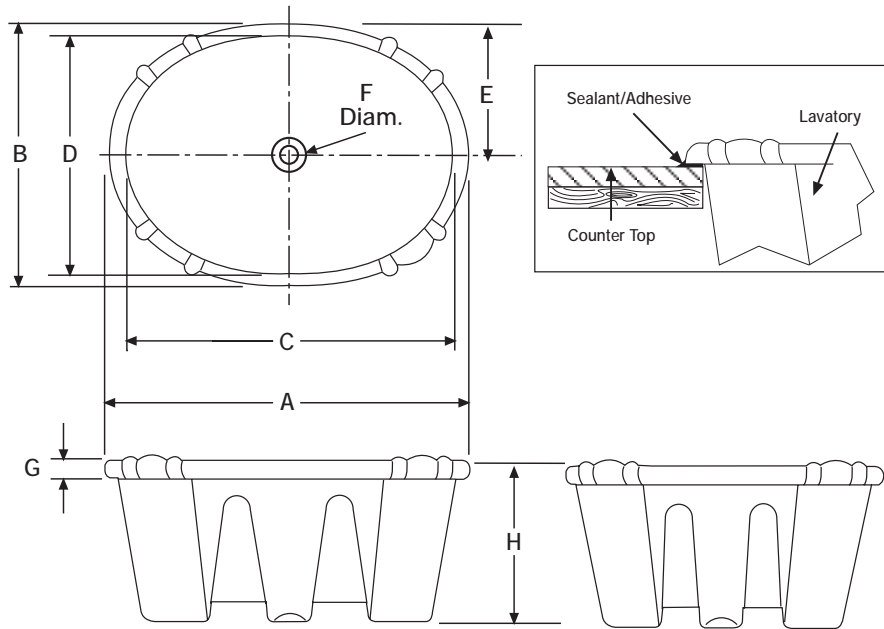

### Model Numbers

Order No.	Description	Approx. Wt.
297	17-1/2" x 14" Oval, self-rimming lavatory Complete with template and installation instructions. Less drain assembly. Specify color. ADA compliant.	16 lbs. (7 kg)
299	19-1/4" x 15-3/4" Oval, self-rimming lavatory Complete with template and installation instructions. Less drain assembly. Specify color. ADA compliant.	20 lbs. (9 kg)

### R o u g h - i n   D i m e n s i o n s

**Specifications**

Material	Vitreous China
Size	Model 297 17-1/2" x 14" (445 mm x 356 mm)
	Model 299 19-1/4" x 15-3/4" (489 mm x 400 mm)
Basin	Model 297 16" x 12-1/4" (406 mm x 311 mm)
	Model 299 17-1/4" x 14" (438 mm x 356 mm)
Warranty	Limited Lifetime
Shipping Dimensions	Model 297 19" x 19" x 8-1/2" (483 mm x 483 mm x 216 mm)
	Model 299 19" x 19" x 8-1/2" (483 mm x 483 mm x 216 mm)
Shipping Weight	Model 297 - 20 lbs. (9 kg) Model 299 - 24 lbs. (11 kg)

NOTE: Rough-in measurements may vary 1/4" (7.1 mm ±).

Model	A	B	C	D	E	F	G	H
297	17-1/2"	14"	16"	12-1/4"	7-1/4"	1-1/2"	3/4"	6-1/2"
299	19-1/4"	15-3/4"	17-1/4"	14"	8"	1-5/8"	3/4"	8"

See our complete line of acrylic, vitreous china, cast iron and enameled steel bathroom and kitchen fixtures, plastic tank trim and plumbing products.