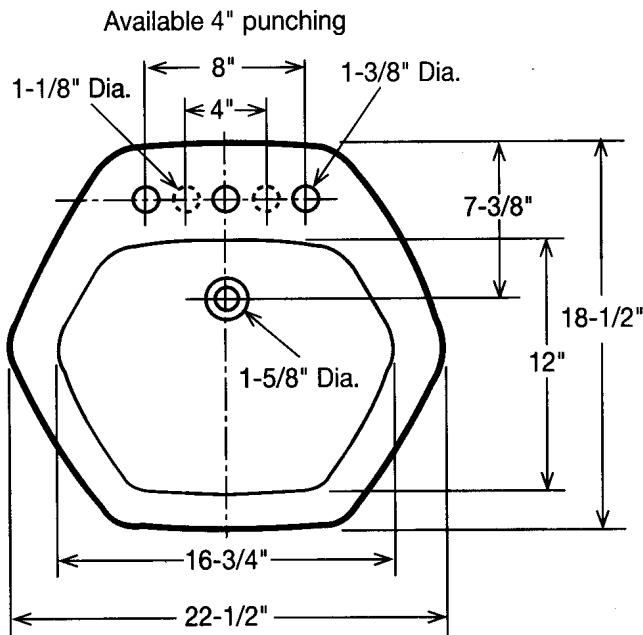

266

Hexagon, self-rimming, vitreous china lavatory

This attractive hexagon lavatory will change the look of any bath. Its distinctive styling and sharp lines add glamour to the bathroom. The 266 has a wide glazed china ledge and an acid resisting finish. This vitreous china basin is available in both 4" and 8" hole punching and can be specified in a variety of standard colors.

Rough-in dimensions

Template and setting compound is included.

NOTE: Above are rough-in measurements. They may vary 1/4" (±).

See our complete line of drop-in, pedestal, self-rimming, under-counter, wall-mounted and handicap accessible vitreous china and porcelain-on-steel lavatories.