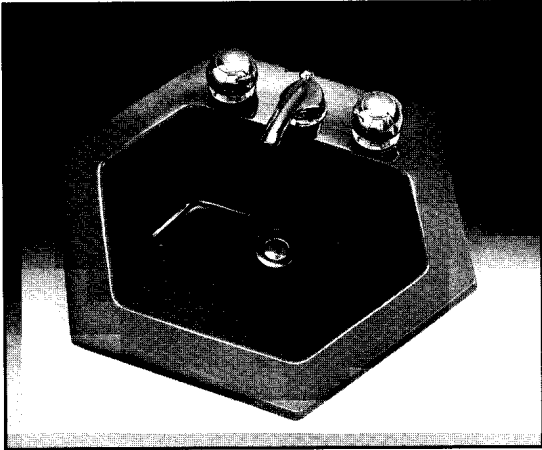

266

Hexagon, self-rimming, vitreous china lavatory

This attractive hexagon lavatory will change the look of any bath. Its distinctive styling and sharp lines add glamour to the bathroom. The 266 has a wide glazed china ledge and an acid resisting finish. This vitreous china basin is available in both 4" and 8" hole punching and can be specified in a variety of standard colors.

Rough-in dimensions

Template and setting compound is included.

NOTE: Above are rough-in measurements. They may vary 1/4" (±).

See our complete line of drop-in, pedestal, self-rimming, under-counter, wall-mounted and handicap accessible vitreous china and porcelain-on-steel lavatories.