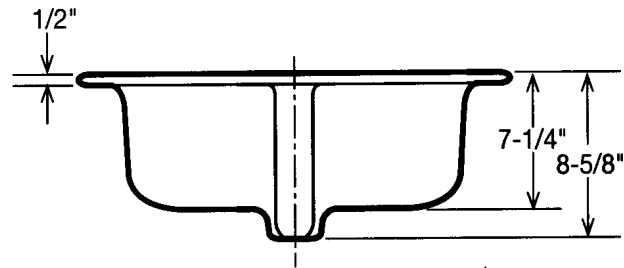

266

Hexagon, self-rimming, vitreous china lavatory

This attractive hexagon lavatory will change the look of any bath. Its distinctive styling and sharp lines add glamour to the bathroom. The 266 has a wide glazed china ledge and an acid resisting finish. This vitreous china basin is available in both 4" and 8" hole punching and can be specified in a variety of standard colors.

Rough-in dimensions

Template and setting compound is included.

NOTE: Above are rough-in measurements. They may vary 1/4" (±).

See our complete line of drop-in, pedestal, self-rimming, under-counter, wall-mounted and handicap accessible vitreous china and porcelain-on-steel lavatories.