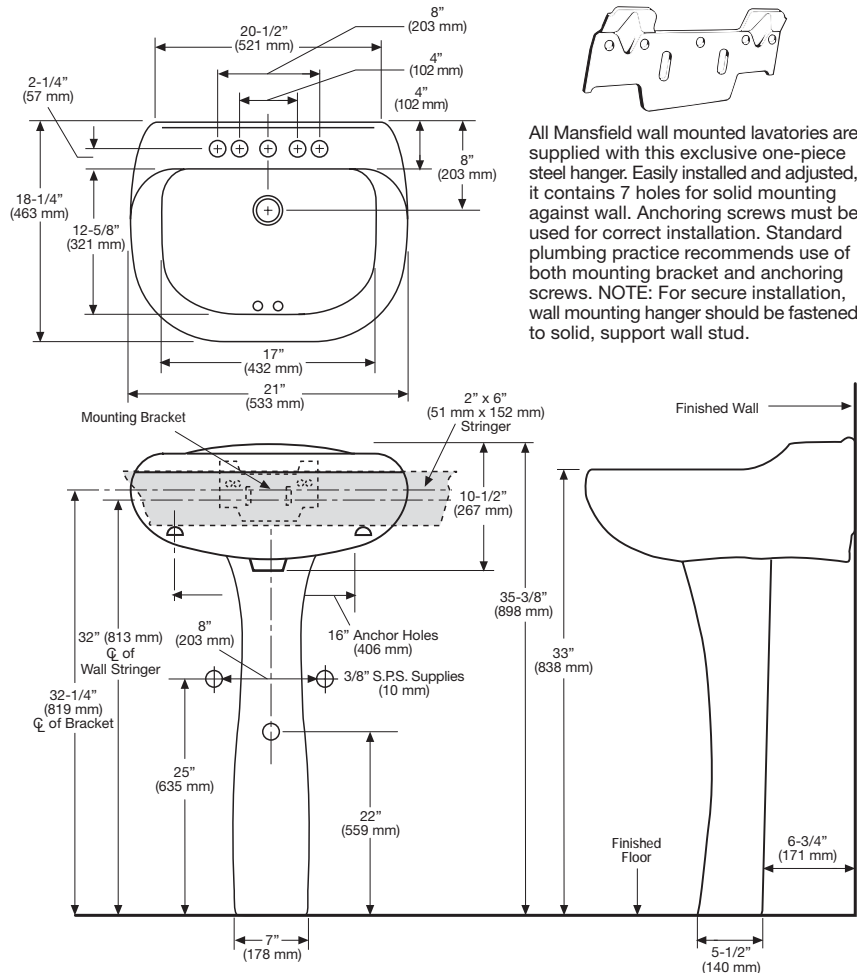

East Hampton

Vitreous China
Pedestal Lavatory

R o u g h - i n D i m e n s i o n s

Specifications

Material	Vitreous China
Size	21" x 18-1/4" (533 mm x 463 mm)
Basin	17" x 12-5/8" (432 mm x 321 mm)
Faucet Holes	Single Hole - 1-7/16" 4" Faucet Centers - 1-3/16" (All Holes) 8" Faucet Centers - 1-7/16" (All Holes)
Shipping Dimensions	Model 2018C 22-1/4" x 9-1/2" x 19-1/4" (565 mm x 241 mm x 489 mm) Model 293 32" x 7-3/8" x 7-3/8" (813 mm x 187 mm x 187 mm)
Shipping Weight	Model 2018C - 37.8 lbs. (17 kg) Model 293 - 15.2 lbs. (7 kg)
Warranty	Limited Lifetime

These dimensions are nominal and are subject to change without prior notice.

Fixture performance and specifications meet or exceed ANSI/ASME A112.19.4M and CSA B45.3 standards, and other state and local codes.