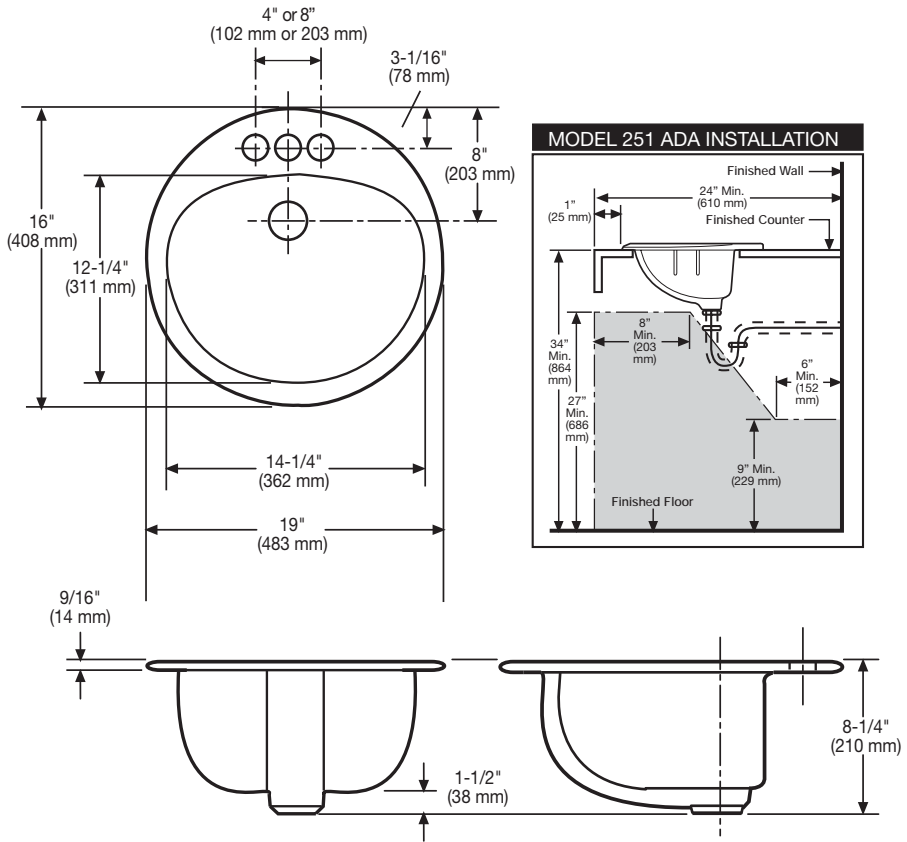

251

Alto™ II

Oval, Self-Rimming,
Vitreous China Lavatory

Model 251-8
Shown in White
(Faucet and drain
assembly not included)

Features

- 19" x 16" Oval Self-Rimming Lavatory
- Available with 4" or 8" Faucet Centers
- Concealed Front Overflow
- Available in White and Standard Colors
(Consult Price Book for Specific Colors)
- Outstanding Protection - The Mansfield® Limited
Lifetime Warranty
- Complies with ADA Requirements for Accessibility

Model Numbers

Order No.	Description	Approx. Wt.
251-4	19" x 16" Oval, self-rimming lavatory. Available with 4" faucet centers. Complete with template and installation instructions. Less faucet and drain assembly. Specify color. ADA compliant.	16 lbs. (7 kg)
251-8	Same as above with 8" faucet centers. Specify color.	16 lbs. (7 kg)

251

Alto™ II

Oval, Self-Rimming, Vitreous China Lavatory

R o u g h - i n D i m e n s i o n s

Specifications

Material	Vitreous China
Size	Model 251 19" x 16" (483 mm x 408 mm)
Faucet Holes	4" Faucet Centers – 1-3/16" (All Holes) 8" Faucet Centers – 1-7/16" (All Holes)
Basin	Model 251 12-1/4" x 14-1/4" (311 mm x 362 mm)
Shipping Dimensions	Model 251 19-5/8" x 16-7/8" x 8-1/2" (498 mm x 429 mm x 216 mm)
Shipping Weight	Model 251 - 18.2 lbs. (8 kg)
Warranty	Limited Lifetime

NOTE: Rough-in measurements may vary 1/4" (6.4 mm ±).

See our complete line of acrylic, vitreous china, cast iron and enameled steel bathroom and kitchen fixtures, plastic tank trim and plumbing products.