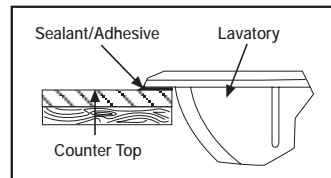

251

Alto™ II

Oval, Self-Rimming, Vitreous China Lavatory

R o u g h - i n D i m e n s i o n s

Specifications

Material	Vitreous China
Size	Model 251 19" x 16" (483 mm x 408 mm)
Faucet Holes	4" Faucet Centers – 1-3/16" (All Holes) 8" Faucet Centers – 1-7/16" (All Holes)
Basin	Model 251 12-1/4" x 14-1/4" (311 mm x 362 mm)
Shipping Dimensions	Model 251 19-5/8" x 16-7/8" x 8-1/2" (498 mm x 429 mm x 216 mm)
Shipping Weight	Model 251 - 18.2 lbs. (8 kg)
Warranty	Limited Lifetime

NOTE: Rough-in measurements may vary 1/4" (6.4 mm ±).

See our complete line of acrylic, vitreous china, cast iron and enameled steel bathroom and kitchen fixtures, plastic tank trim and plumbing products.