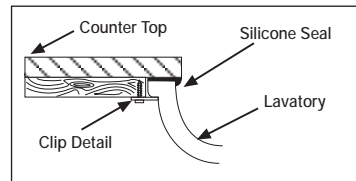

See our complete line of acrylic, vitreous china bathroom and kitchen fixtures, plastic tank trim and plumbing products.