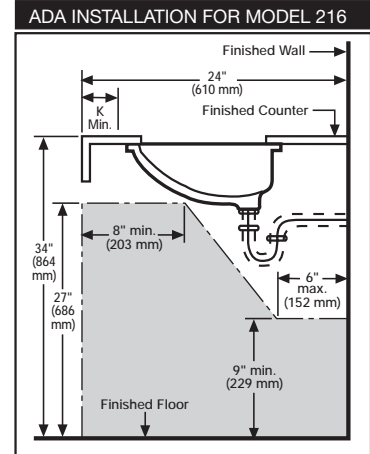

## Model Numbers

Order No.	Description	Approx. Wt.
216	17-1/8" x 14-1/4" Petite oval, undercounter lavatory. Complete with template and installation instructions. Less mounting clips and drain assembly. Specify color. ADA compliant.	11 lbs. (5 kg)
217	19-3/4" x 16" Oval, undercounter lavatory. Complete with template and installation instructions. Less mounting clips and drain assembly. Specify color.	15 lbs. (7 kg)
CLIPS	Mounting Clips: Set of 4 clips for undercounter lavatories	

### Technical Information

**Specifications**

Material	Vitreous China
Size	Model 216 17-1/8" x 14-1/4" (435 mm x 362 mm) Model 217 19-1/2" x 16-1/8" (495 mm x 410 mm)
Basin	Model 216 15-1/4" x 12-1/4" (387 mm x 311 mm) Model 217 17" x 14" (432 mm x 356 mm)
Shipping Dimensions	Model 216 15-1/2" x 17-1/2" x 8-1/2" (394 mm x 445 mm x 216 mm) Model 217 17-1/4" x 20-1/4" x 7-7/8" (438 mm x 514 mm x 200 mm)
Shipping Weight	Model 216 - 13 lbs. (6 kg) Model 217 - 18 lbs. (8 kg)
Warranty	Limited Lifetime

NOTE: Rough-in measurements may vary 1/4" (6.4 mm ±).

These dimensions are nominal and are subject to change without prior notice.

Fixture performance and specifications meet or exceed ANSI/ASME A112.19.2 and CSA B45 standards, and other state and local codes.

Model	A	B	C	D	E	F	G	H	I	J	K
216	17-1/8"	14-1/4"	15-1/4"	12-1/4"	3-5/8"	1-1/2"	1/2"	7-1/2"	1-3/8"	6-1/8"	1/2"
217	19-3/4"	16"	17-5/16"	14-1/8"	3-1/4"	1-3/4"	1/2"	7-1/8"	1-1/8"	5-1/2"	1/2"

Model	A	B	C	D	E	F	G	H	I	J	K
216	435 mm	362 mm	387 mm	311 mm	92 mm	38 mm	13 mm	191 mm	35 mm	156 mm	13 mm
217	502 mm	406 mm	440 mm	359 mm	83 mm	44 mm	13 mm	181 mm	29 mm	140 mm	13 mm