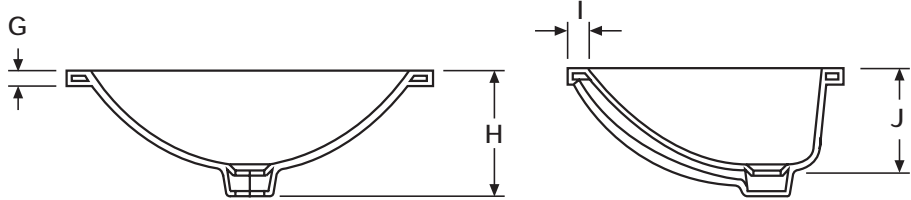

## Maple

Undercounter, Vitreous China Lavatory

### Technical Information

**Specifications**

Material	Vitreous China
Size	Model 216 17-1/8" x 14-1/4" (435 mm x 362 mm) Model 217 19-1/2" x 16-1/8" (495 mm x 410 mm)
Basin	Model 216 15-1/4" x 12-1/4" (387 mm x 311 mm) Model 217 17" x 14" (432 mm x 356 mm)
Shipping Dimensions	Model 216 15-1/2" x 17-1/2" x 8-1/2" (394 mm x 445 mm x 216 mm) Model 217 17-1/4" x 20-1/4" x 7-7/8" (438 mm x 514 mm x 200 mm)
Shipping Weight	Model 216 - 13 lbs. (6 kg) Model 217 - 18 lbs. (8 kg)
Warranty	Limited Lifetime