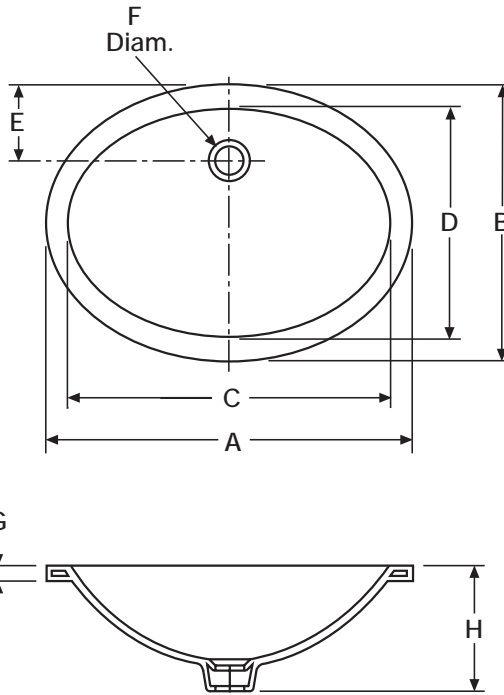

## Maple

Undercounter, Vitreous China Lavatory

### Technical Information

**Specifications**

Material	Vitreous China
Size	Model 216 17-1/8" x 14-1/4" (435 mm x 362 mm) Model 217 19-1/2" x 16-1/8" (495 mm x 410 mm)
Basin	Model 216 15-1/4" x 12-1/4" (387 mm x 311 mm) Model 217 17" x 14" (432 mm x 356 mm)
Shipping Dimensions	Model 216 15-1/2" x 17-1/2" x 8-1/2" (394 mm x 445 mm x 216 mm) Model 217 17-1/4" x 20-1/4" x 7-7/8" (438 mm x 514 mm x 200 mm)
Shipping Weight	Model 216 - 13 lbs. (6 kg) Model 217 - 18 lbs. (8 kg)
Warranty	Limited Lifetime

NOTE: Rough-in measurements may vary 1/4" (6.4 mm ±).

These dimensions are nominal and are subject to change without prior notice.

Fixture performance and specifications meet or exceed ANSI/ASME A112.19.2 and CSA B45 standards, and other state and local codes.

Model	A	B	C	D	E	F	G	H	I	J	K
216	17-1/8"	14-1/4"	15-1/4"	12-1/4"	3-5/8"	1-1/2"	1/2"	7-1/2"	1-3/8"	6-1/8"	1/2"
217	19-3/4"	16"	17-5/16"	14-1/8"	3-1/4"	1-3/4"	1/2"	7-1/8"	1-1/8"	5-1/2"	1/2"

Model	A	B	C	D	E	F	G	H	I	J	K
216	435 mm	362 mm	387 mm	311 mm	92 mm	38 mm	13 mm	191 mm	35 mm	156 mm	13 mm
217	502 mm	406 mm	440 mm	359 mm	83 mm	44 mm	13 mm	181 mm	29 mm	140 mm	13 mm