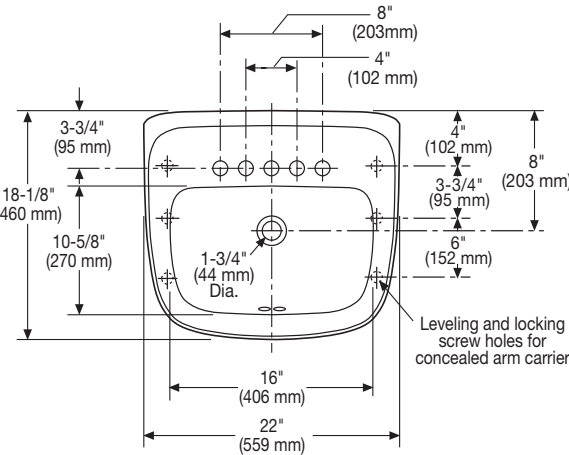

Model Numbers

Order No.	Description	Approx. Wt.
2018HBNS-1	22" x 18-1/8" Wall-mount lavatory. Single hole faucet center. Complete with hanger and installation instructions. Less faucet and drain assembly. Specify color.	33 lbs. (15 kg)
2018HBNS-4	Same as 2018HBNS-1 except with 4" faucet centers. Specify color.	33 lbs. (15 kg)
2018HBNS-8	Same as 2018HBNS-1 except with 8" faucet centers. Specify color.	33 lbs. (15 kg)

2018HBNS

Grand Isle

Wall-Mount, Vitreous China Lavatory

Rough-in Dimensions

Specifications

Material	Vitreous China
Size	22" x 18-1/8" (559 mm x 460 mm)
Basin	16" x 10-5/8" (406 mm x 270 mm)
Faucet Holes	Single Hole Faucet Centers – 1-7/16" 4" Faucet Centers – 1-3/16" (All Holes) 8" Faucet Centers – 1-7/16" (All Holes)
Shipping Dimensions	23" x 12-1/2" x 19" (584 mm x 317 mm x 483 mm)
Shipping Weight	37 lbs. (17 kg)
Warranty	Limited Lifetime
Compatible Carrier Arms	www.zurn.com www.wadedrains.com

All Mansfield wall-mount lavatories are supplied with this exclusive one-piece steel hanger. Easily installed and adjusted, it contains seven holes for solid mounting against wall. Anchoring screws must be used for correct installation. Standard plumbing practice recommends use of both mounting bracket and anchoring screws. NOTE: For secure installation, wall-mounting hanger should be fastened to solid, support wall stud.

NOTE: Rough-in measurements may vary 1/4" (6.4 mm ±).

See our complete line of acrylic, vitreous china, cast iron and enameled steel bathroom and kitchen fixtures, plastic tank trim and plumbing products.