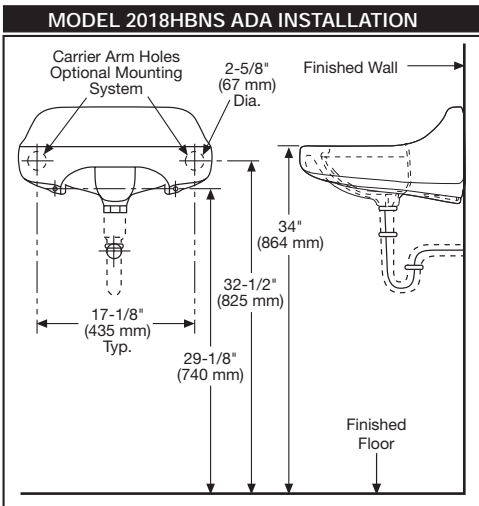

Model Numbers

Order No.	Description	Approx. Wt.
2018HBNS-1	22" x 18-1/8" Wall-mount lavatory. Single hole faucet center. Complete with hanger and installation instructions. Less faucet and drain assembly. Specify color.	33 lbs. (15 kg)
2018HBNS-4	Same as 2018HBNS-1 except with 4" faucet centers. Specify color.	33 lbs. (15 kg)
2018HBNS-8	Same as 2018HBNS-1 except with 8" faucet centers. Specify color.	33 lbs. (15 kg)

2018HBNS

Grand Isle

Wall-Mount, Vitreous China Lavatory

Rough-in Dimensions

Specifications

Material	Vitreous China
Size	22" x 18-1/8" (559 mm x 460 mm)
Basin	16" x 10-5/8" (406 mm x 270 mm)
Faucet Holes	Single Hole Faucet Centers – 1-7/16" 4" Faucet Centers – 1-3/16" (All Holes) 8" Faucet Centers – 1-7/16" (All Holes)
Shipping Dimensions	23" x 12-1/2" x 19" (584 mm x 317 mm x 483 mm)
Shipping Weight	37 lbs. (17 kg)
Warranty	Limited Lifetime
Compatible Carrier Arms	www.zurn.com www.wadedrains.com

All Mansfield wall-mount lavatories are supplied with this exclusive one-piece steel hanger. Easily installed and adjusted, it contains seven holes for solid mounting against wall. Anchoring screws must be used for correct installation. Standard plumbing practice recommends use of both mounting bracket and anchoring screws. NOTE: For secure installation, wall-mounting hanger should be fastened to solid, support wall stud.

NOTE: Rough-in measurements may vary 1/4" (6.4 mm ±).

See our complete line of acrylic, vitreous china, cast iron and enameled steel bathroom and kitchen fixtures, plastic tank trim and plumbing products.