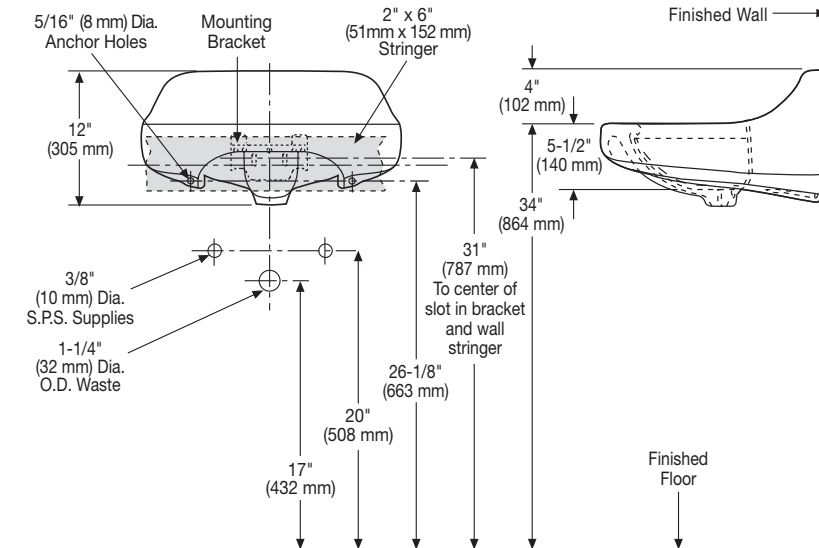

Model Numbers

Order No.	Description	Approx. Wt.
2018HBNS-1	22" x 18-1/8" Wall-mount lavatory. Single hole faucet center. Complete with hanger and installation instructions. Less faucet and drain assembly. Specify color.	33 lbs. (15 kg)
2018HBNS-4	Same as 2018HBNS-1 except with 4" faucet centers. Specify color.	33 lbs. (15 kg)
2018HBNS-8	Same as 2018HBNS-1 except with 8" faucet centers. Specify color.	33 lbs. (15 kg)

2018HBNS

Grand Isle

Wall-Mount, Vitreous China Lavatory

Rough-in Dimensions

Specifications

Material	Vitreous China
Size	22" x 18-1/8" (559 mm x 460 mm)
Basin	16" x 10-5/8" (406 mm x 270 mm)
Faucet Holes	Single Hole Faucet Centers – 1-7/16" 4" Faucet Centers – 1-3/16" (All Holes) 8" Faucet Centers – 1-7/16" (All Holes)
Shipping Dimensions	23" x 12-1/2" x 19" (584 mm x 317 mm x 483 mm)
Shipping Weight	37 lbs. (17 kg)
Warranty	Limited Lifetime
Compatible Carrier Arms	www.zurn.com www.wadedrains.com

All Mansfield wall-mount lavatories are supplied with this exclusive one-piece steel hanger. Easily installed and adjusted, it contains seven holes for solid mounting against wall. Anchoring screws must be used for correct installation. Standard plumbing practice recommends use of both mounting bracket and anchoring screws. NOTE: For secure installation, wall-mounting hanger should be fastened to solid, support wall stud.

NOTE: Rough-in measurements may vary 1/4" (6.4 mm ±).

See our complete line of acrylic, vitreous china, cast iron and enameled steel bathroom and kitchen fixtures, plastic tank trim and plumbing products.