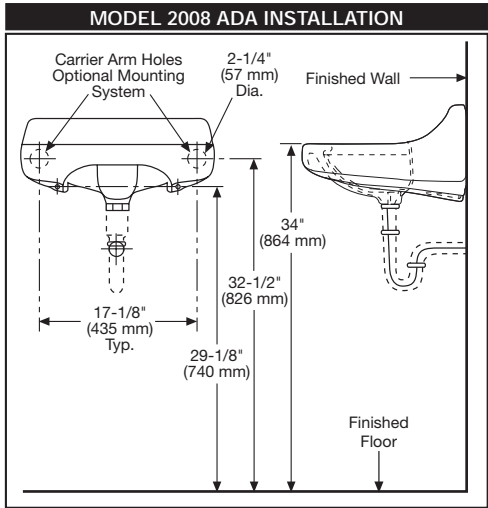

Model Numbers

Order No.	Description	Approx. Wt.
2008C-1	21" x 18-3/4" Ledge back wall-mount lavatory with single hole faucet center. Complete with installation instructions. Less faucet and drain assembly. Specify color.	34 lbs. (15 kg)
2008C-4	Same as 2008-1 except with 4" faucet centers. Specify color.	34 lbs. (15 kg)
2008C-8	Same as 2008-1 except with 8" faucet centers. Specify color.	34 lbs. (15 kg)

2008C

Walnut Knoll

Wall-Mount, Vitreous China
Lavatory

Rough - i n D i m e n s i o n s

Specifications

Material	Vitreous China
Size	21" x 18-3/4" (533 mm x 476 mm)
Basin	16" x 10-3/4" (406 mm x 273 mm)
Faucet Holes	Single Hole - 1-7/16" 4" Faucet Centers - 1-3/16" (All Holes) 8" Faucet Centers - 1-7/16" (All Holes)
Shipping Dimensions	21-7/8" x 10-3/8" x 18-11/16" (556 mm x 264 mm x 475 mm)
Shipping Weight	37 lbs. (17 kg)
Warranty	Limited Lifetime

All Mansfield® wall-mount lavatories are supplied with this exclusive one-piece steel hanger. Easily installed and adjusted, it contains seven holes for solid mounting against wall. Anchoring screws must be used for correct installation. Standard plumbing practice recommends use of both mounting bracket and anchoring screws. NOTE: For secure installation, wall-mounting hanger should be fastened to solid, support wall stud.

NOTE: Rough-in measurements may vary 1/4" (6.4 mm ±).

See our complete line of acrylic, vitreous china, cast iron and enameled steel bathroom and kitchen fixtures, plastic tank trim and plumbing products.