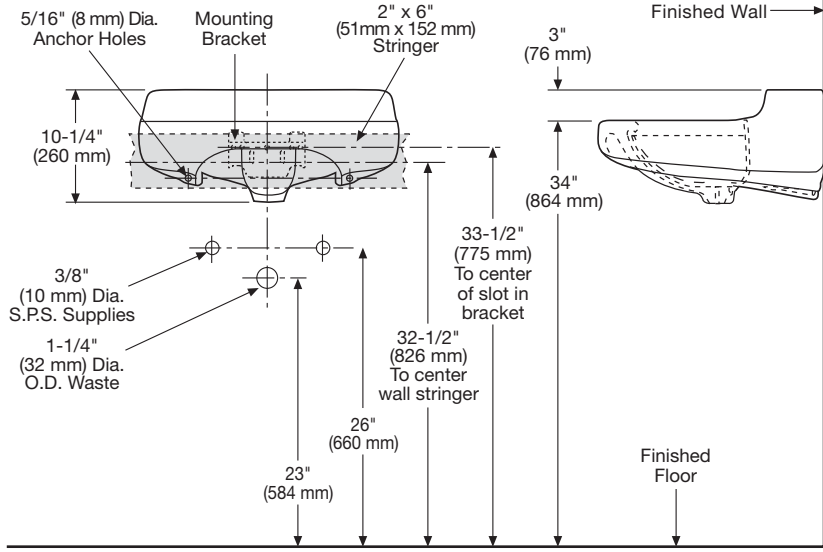

Model Numbers

Order No.	Description	Approx. Wt.
2008C-1	21" x 18-3/4" Ledge back wall-mount lavatory with single hole faucet center. Complete with installation instructions. Less faucet and drain assembly. Specify color.	34 lbs. (15 kg)
2008C-4	Same as 2008-1 except with 4" faucet centers. Specify color.	34 lbs. (15 kg)
2008C-8	Same as 2008-1 except with 8" faucet centers. Specify color.	34 lbs. (15 kg)

2008C

Walnut Knoll

Wall-Mount, Vitreous China
Lavatory

Rough - i n D i m e n s i o n s

Specifications

Material	Vitreous China
Size	21" x 18-3/4" (533 mm x 476 mm)
Basin	16" x 10-3/4" (406 mm x 273 mm)
Faucet Holes	Single Hole - 1-7/16" 4" Faucet Centers - 1-3/16" (All Holes) 8" Faucet Centers - 1-7/16" (All Holes)
Shipping Dimensions	21-7/8" x 10-3/8" x 18-11/16" (556 mm x 264 mm x 475 mm)
Shipping Weight	37 lbs. (17 kg)
Warranty	Limited Lifetime

All Mansfield® wall-mount lavatories are supplied with this exclusive one-piece steel hanger. Easily installed and adjusted, it contains seven holes for solid mounting against wall. Anchoring screws must be used for correct installation. Standard plumbing practice recommends use of both mounting bracket and anchoring screws. NOTE: For secure installation, wall-mounting hanger should be fastened to solid, support wall stud.

NOTE: Rough-in measurements may vary 1/4" (6.4 mm ±).

See our complete line of acrylic, vitreous china, cast iron and enameled steel bathroom and kitchen fixtures, plastic tank trim and plumbing products.