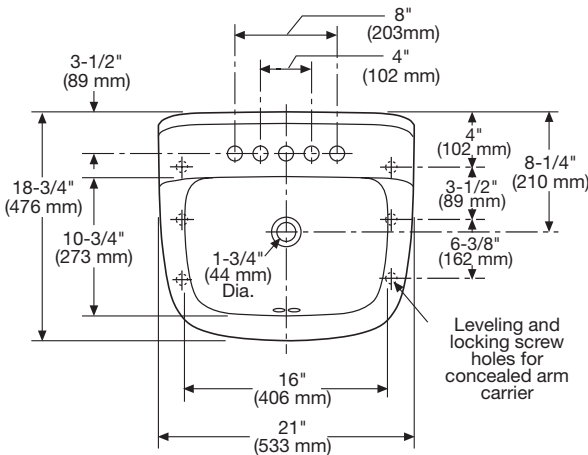

Model Numbers

Order No.	Description	Approx. Wt.
2008C-1	21" x 18-3/4" Ledge back wall-mount lavatory with single hole faucet center. Complete with installation instructions. Less faucet and drain assembly. Specify color.	34 lbs. (15 kg)
2008C-4	Same as 2008-1 except with 4" faucet centers. Specify color.	34 lbs. (15 kg)
2008C-8	Same as 2008-1 except with 8" faucet centers. Specify color.	34 lbs. (15 kg)

2008C

Walnut Knoll

Wall-Mount, Vitreous China
Lavatory

Rough - i n D i m e n s i o n s

Specifications

Material	Vitreous China
Size	21" x 18-3/4" (533 mm x 476 mm)
Basin	16" x 10-3/4" (406 mm x 273 mm)
Faucet Holes	Single Hole - 1-7/16" 4" Faucet Centers - 1-3/16" (All Holes) 8" Faucet Centers - 1-7/16" (All Holes)
Shipping Dimensions	21-7/8" x 10-3/8" x 18-11/16" (556 mm x 264 mm x 475 mm)
Shipping Weight	37 lbs. (17 kg)
Warranty	Limited Lifetime

All Mansfield® wall-mount lavatories are supplied with this exclusive one-piece steel hanger. Easily installed and adjusted, it contains seven holes for solid mounting against wall. Anchoring screws must be used for correct installation. Standard plumbing practice recommends use of both mounting bracket and anchoring screws. NOTE: For secure installation, wall-mounting hanger should be fastened to solid, support wall stud.

NOTE: Rough-in measurements may vary 1/4" (6.4 mm ±).

See our complete line of acrylic, vitreous china, cast iron and enameled steel bathroom and kitchen fixtures, plastic tank trim and plumbing products.