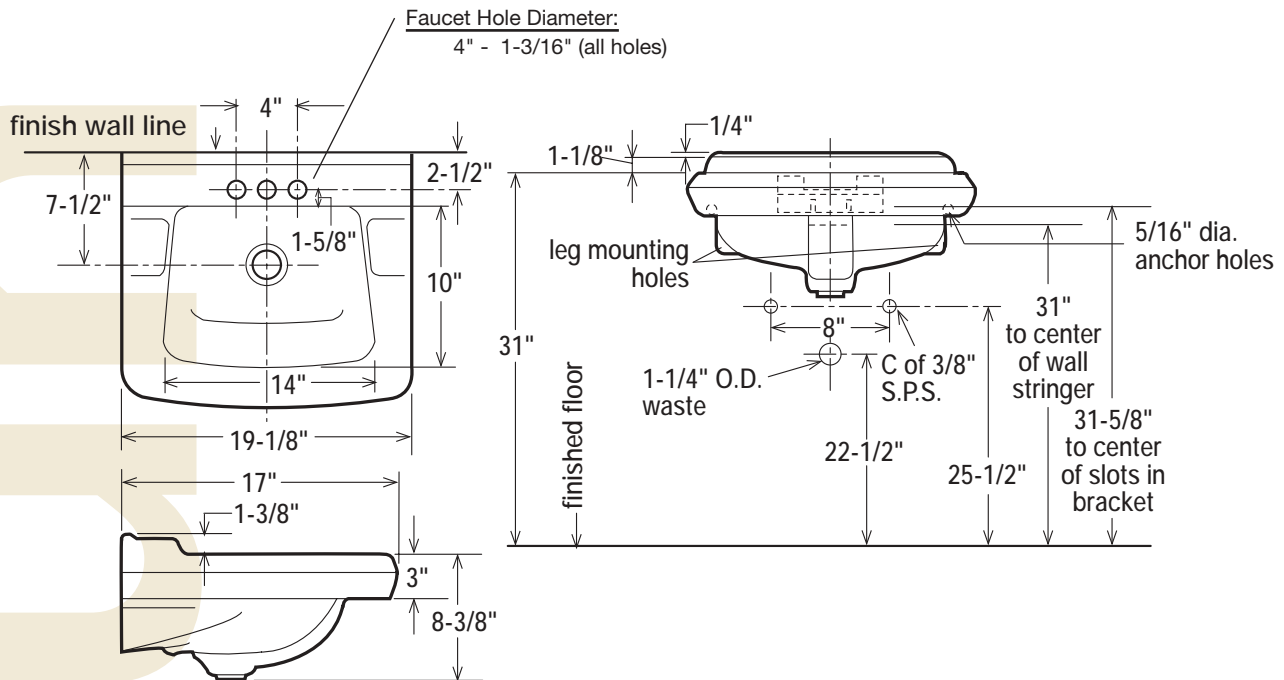

1917C

Willow Run™

Wall-Mounted, Vitreous China Lavatory

Shown in Bone

Features

- Modern "Tapered Line" Styling
- 19" x 17" Wall-mounted Lavatory
- Ledge Back Design Aids in Preventing Water Damage
- Twin Soap Recesses
- Concealed Front Overflow
- White and Standard Colors
- Lifetime China Warranty
- Meets ANSI/ASME A112.19.2M-1998
- Meets Canadian Standards Association General Requirements for Ceramic Plumbing Fixtures B45.1-1999

Specifications

Order No.	Description	Approx. Wt.
1917C	19" x 17" ledge back wall-mount lavatory. 4" centers. Faucet not included. Specify color.	36 lbs.

1917C

Willow Run™

Wall-Mounted, Vitreous China
Lavatory

R o u g h - i n D i m e n s i o n s

All Mansfield wall mounted lavatories are supplied with this exclusive one-piece steel hanger. Easily installed and adjusted, it contains 7 holes for solid mounting against wall. Anchoring screws must be used for correct installation. Standard plumbing practice recommends use of both mounting bracket and anchoring screws. NOTE: For secure installation, wall mounting hanger should be fastened to solid, support wall stud.

NOTE: Rough-in measurements may vary 1/4" (±).

See our complete line of acrylic, vitreous china, cast iron and enameled steel bathroom and kitchen fixtures, plastic tank trim and plumbing products.

Mansfield Plumbing Products LLC • Sales Services Toll Free 877-850-3060 • Fax 419 938-6234
Website: www.mansfieldplumbing.com • Email: custserv@mansfieldplumbing.com