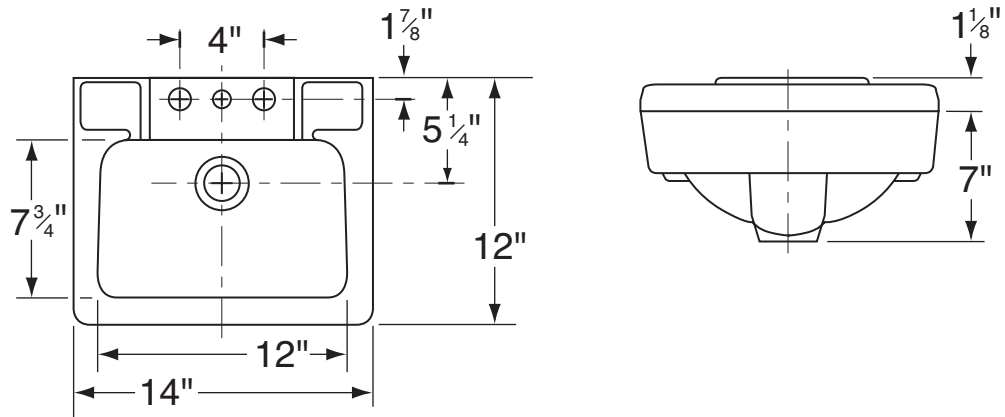

**WEST POINT SPACE SAVER**  
**Ledge Type**

**Features:**

- 14" x 12" Wall-Hung Lavatory
- 4" Faucet Centers
- 12" x 7 3/4" Bowl
- Two Integral Self-Draining Soap Dishes
- Front Overflow
- Fast Aligning One-Piece Wall Hanger

**Dimensions:**

Height .....8 1/8"  
 Width .....14"  
 Depth .....12"  
 Shipping Weight.....19 lbs

Job Name	
Date	
Model Specified	
Quantity	
Customer	
Contractor	
Architect/engineer	

**GERBER®**  
**PROFESSIONAL PERFORMANCE**  
 www.gerberonline.com