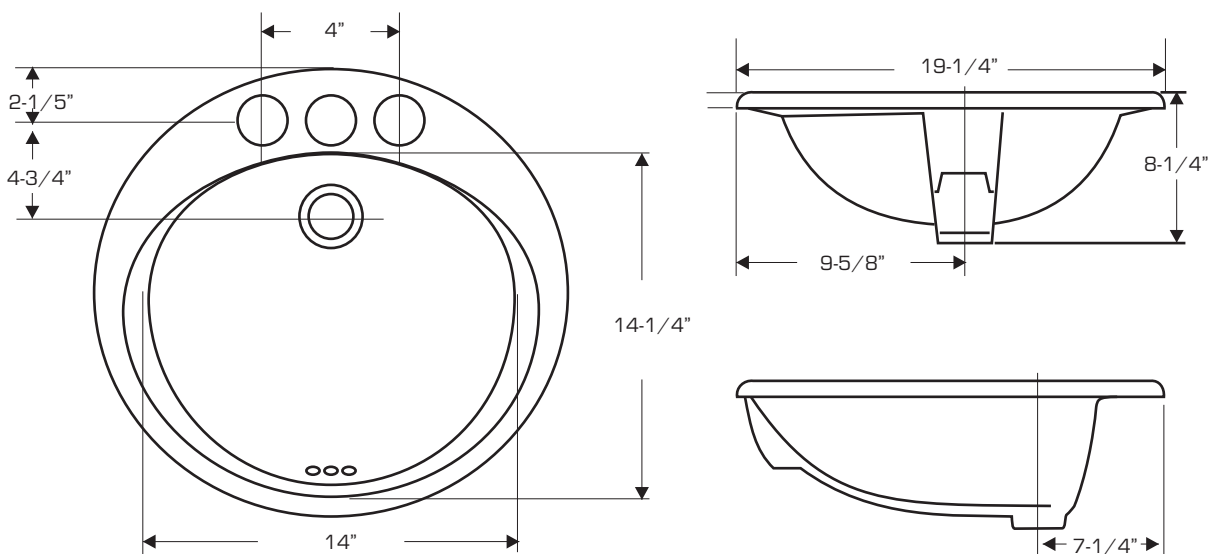

## TECHNICAL DATA

**DESCRIPTION:** Self-Rimming 19" Round Drop-In Vitreous China Lavatory Sink

**CONSTRUCTION:** Vitreous China

**FINISH:** White or Bone

**CODE APPROVALS:**  
UPC & CSA approval

**PACKAGING:**  
Display boxed w/ barcode

**BRAND:** EZ-FLO®

PART#	DESCRIPTION	FINISH
34007	19" Round Vitreous China Lav Sink	White

## ROUGH IN DRAWING

ALL DIMENSIONS SHOWN ARE NOMINAL